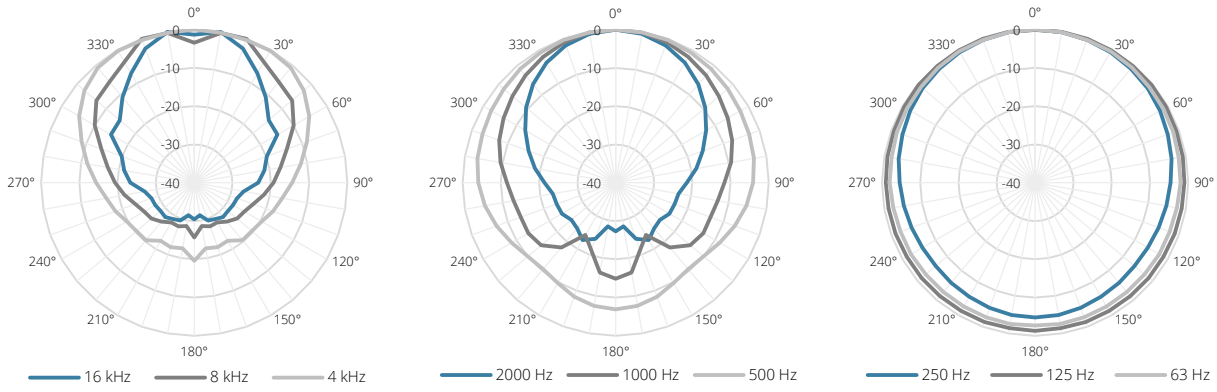

Product Features:

Dimensions		710 x 260 x 290 mm (W x H x D)
Weight		17 kg
Construction		15 mm high-quality plywood
Finish	Cabinet finishing	Polyurethane coating
Front finish		Powder coated steel grill with acoustical foam
Mounting & handling	Rigging points	2 x M6 & 2 x M10
Accessories	Included	Mounting bracket
	Optional	70V/100V transformer module

Variants:

- VEXO208/B - Black version
- VEXO208/W - White version

Acoustical data graphs:

Horizontal Polars:

Vertical Polars:

Sensitivity:

Beamwidth (-3dB):

Directivity index: