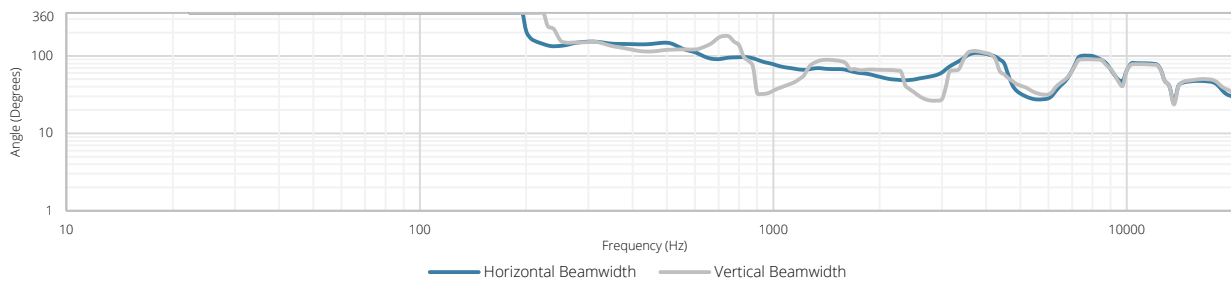

Variants:

- VEXO208/B - Black version
- VEXO208/W - White version

Acoustical data graphs:

Horizontal Polars:

Vertical Polars:

Sensitivity:

Beamwidth (-3dB):

Directivity index: