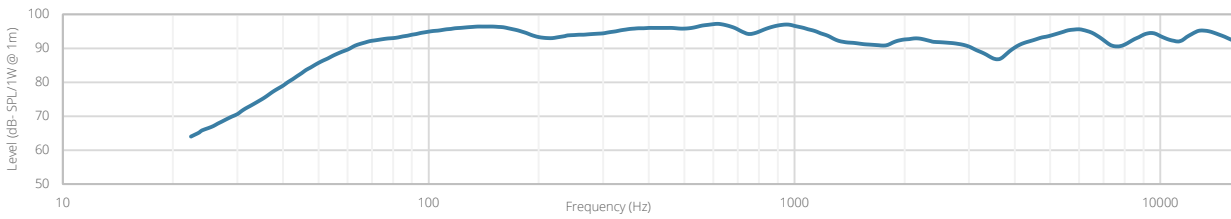

Variants:

- VEXO208/B - Black version
- VEXO208/W - White version

Acoustical data graphs:

Horizontal Polars:

Vertical Polars:

Sensitivity:

Beamwidth (-3dB):

Directivity index: