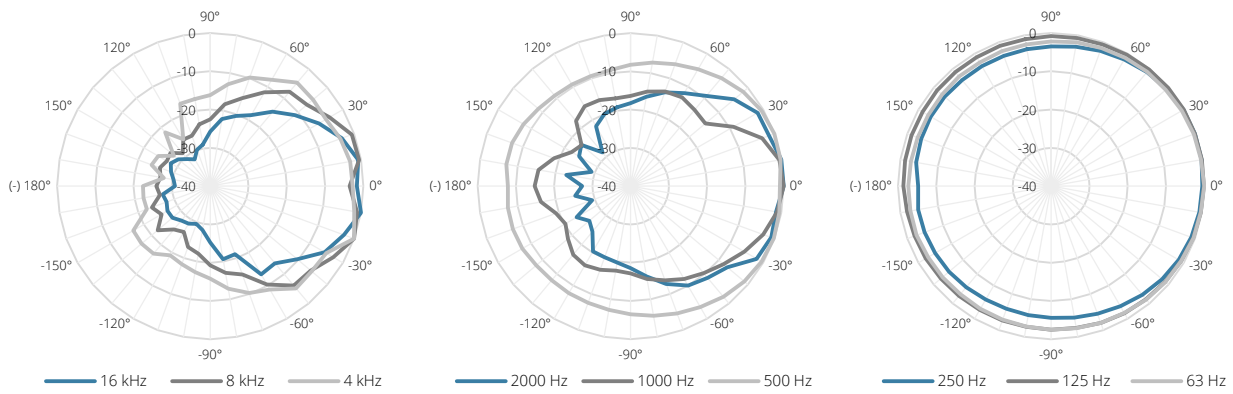

Variants:

- VEXO208/B - Black version
- VEXO208/W - White version

Acoustical data graphs:

Horizontal Polars:

Vertical Polars:

Sensitivity:

Beamwidth (-3dB):

Directivity index: