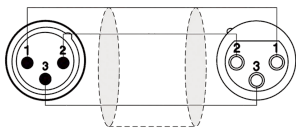

Schuko power male & XLR female - euro power female & XLR male - 3 x 1.0 mm²

The CAB400 is a cable that combines power and balanced audio signals in just one wire to maximize the convenience of powered speakers. The cable is provided with a Schuko power male & XLR female connector on one side and a Euro power connector & XLR male connector on the other side. The inner power cable contains 3 conductors with a section of 1.0 mm²

Components:

- CableType: PAC50 - Power & balanced signal cable - 3 x 1.0 mm² & 2 x 0,125 mm² - 17 AWG & 26 AWG
- Connector: VC3MX - Cable connector - 3-pin xlr male
- Connector: VC3FX - Cable connector - 3-pin xlr female

Usage:

Wiring Diagrams:

Variants:

- CAB400/5 - 5 meter
- CAB400/10 - 10 meter
- CAB400/15 - 15 meter
- CAB400/20 - 20 meter