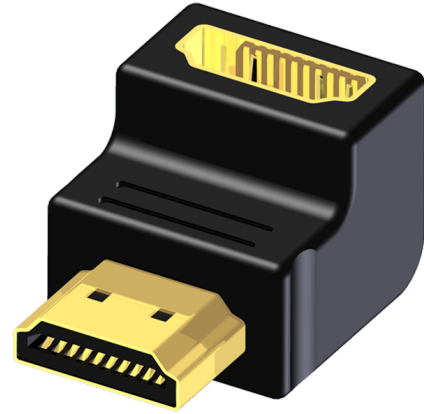

# BSP460

Adapter - HDMI female - HDMI male - 90° angle

The BSP460 is an HDMI 19 female to HDMI 19 male adapter angled. This adapter can reduce the strain on the HDMI cable when it is built in to a wall or laid in a cable gutter.