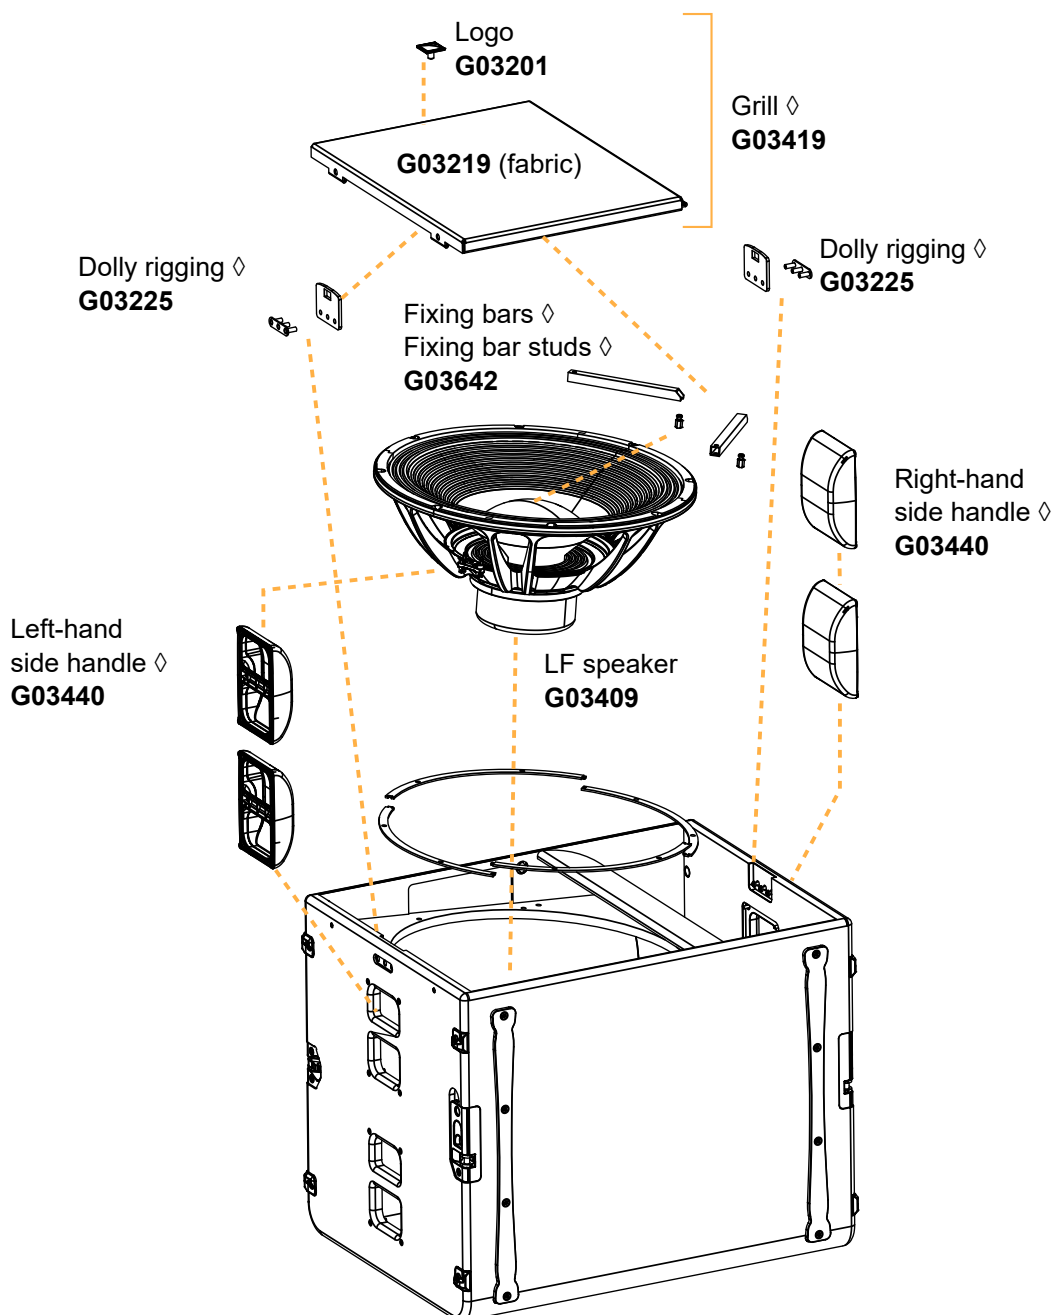

## Exploded views

In order to operate, follow the order outlined here. Each assembly refers to the corresponding Disassembly/Reassembly (D/R) procedure in the maintenance instructions and the necessary repair kit.

### **i** Screws and fasteners

For **each** assembly indicated by a  $\diamond$ : order G03413 (KR screws and fasteners KS21) in addition to the repair kit(s).

For **each** assembly indicated by a  $\blacklozenge$ : order G03420 (KR gaskets KS21) in addition to the repair kit(s).

### Exploded view - Front

## Exploded view - Top and rear